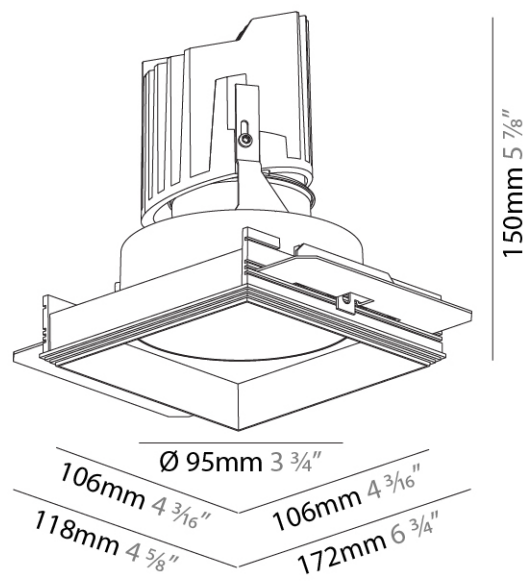

PHYSICAL

Shape: Square
Diameter (mm): 95
Diameter (in): 3 3/4
Length (mm): 106
Length (in): 4 3/16
Width (mm): 106
Width (in): 4 3/16
Depth (mm): 150
Depth (in): 5 7/8

Ceiling Thickness (mm): 10 / 12.5 / 15 / 25
Ceiling Thickness (in): 3/8 or 1/2 or 9/16 or 1

Min. Recessing Depth (mm): 170
Min. Recessing Depth (in): 6 11/16
Light Distribution: Downlight

Weight (kg): 0.705
Weight (lbs): 1.55

Fixture Finish: SSR / BKV / CWI / CRY / HAB / UFT / ITA / RUA / FTG / MYG / LOD / PUS / FRO / FUP / KIA / POP / BLS / SPG / MEY / GOH / GUM / CHC / COM / ABZ / JAG / OBR / MOS / ROR

Fixture Material: Aluminum Die Cast
Cut-out Measurements: 120mm / 4 3/4" x 120mm / 4 3/4"
Upon Request: Unique Ceiling Thickness

ELECTRICAL

Lamp Type: LED (Zhaga Standard)
Input Wattage (W): 15.5
Total Output Wattage (W): 14.5
Dimming: Tri-Mode (Non-Dimming and Phase Dimming (120Vac only) and 0-10V Dimming)

Driver Included: No
Driver Location: Recessed Housing
Driver Type: Constant Current - Universal
Driver Class: Class 2
Housing: See components
Input Voltage (V): 120 - 277
Constant Current (MA): 500

LED

Number of LEDs: 1
Color Temperature (°K): 2700 / 3000 / 3500 / 4000
Max. Delivered Lumen (lm): 940 / 980 / 1029 / 1050
Nominal Lumen (lm): 1386 / 1438 / 1511 / 1542
CRI: >90 CRI
Efficiency (%): 87.9 / 88.4 / 87.9
Lamp Life (hrs): 50000

Upon Request: RGB-W Tunable White Special Color Temperature Special LED

OPTICAL

Reflector°: 20 / 40 / 60
Upon Request: Special Beam Angles

RATINGS AND CERTIFICATIONS © 2024 Zaneen Lighting, Inc. 1-800-338-3382, F 416-247-9319, www.zaneen.com

Available for international specifications by adding 'INT' at the end of the existing Model #. For assistance on 'custom' specifications, contact zteam@zaneen.com. In a constant effort to supply the best product, we reserve the right to change specifications or materials without notice. The most recent specification sheets are found at zaneen.com IP rating: IP20