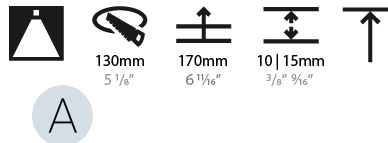

OPTICAL

Reflector: 20 / 25 / 40

RATINGS AND CERTIFICATIONS

Certified By: Certified for North American Standards
IP rating: IP20

Ø 125mm 4 15/16"
Ø 139mm 5 1/2"

BIONIQ ROUND DEEP RECESSED

A35275-

PROJECT