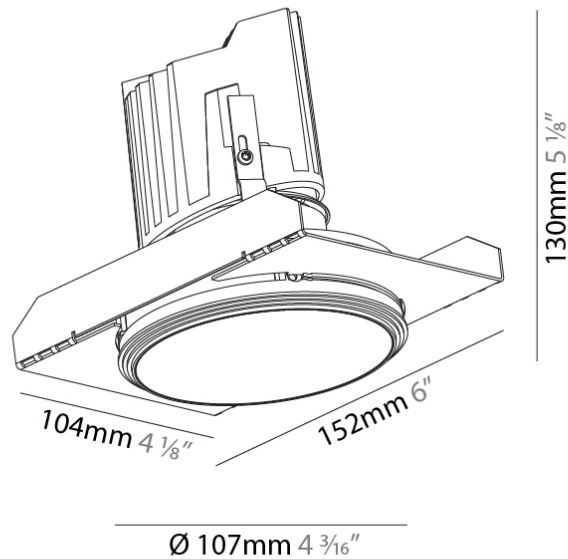

ELECTRICAL

Lamp Type: LED (Zhaga Standard)
Input Wattage (W): 13
Total Output Wattage (W): 11.8
Dimming: Tri-Mode (Non-Dimming and Phase Dimming (120Vac only) and 0-10V Dimming)
Driver Included: No
Driver Location: Recessed Housing
Driver Type: Constant Current - Universal
Driver Class: Class 2
Housing: See components
Input Voltage (V): 120 - 277
Constant Current (MA): 350

LED

Number of LEDs: 1
Color Temperature (°K): 2700 / 3000 / 3500 / 4000
Max. Delivered Lumen (lm): 876 / 909 / 955 / 974
Nominal Lumen (lm): 1304 / 1352 / 1421 / 1450
CRI: >90 CRI
Efficiency (%): 87.9 / 88.4 / 87.9
Lamp Life (hrs): 50000
Upon Request: RGB-W Tunable White Special Color Temperature Special LED

OPTICAL

Reflector°: 18 / 42 / 60
Optic°: Lens Pack - No Lens / Linear Spread Lens / Honeycomb / Spread Lens
Upon Request: Special Beam Angles

RATINGS AND CERTIFICATIONS

382, F 416-247-9319, www.zaneen.com

Not to be used in conjunction with other Zaneen products. This is the end of the existing Model #. For assistance on 'custom' specifications, contact zteam@zaneen.com. In a constant effort to supply the best product, we reserve the right to change specifications or materials without notice. The most recent specification sheets are found at zaneen.com

IP rating: IP20