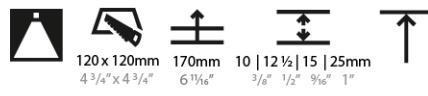

PHYSICAL

Shape: Square
Diameter (mm): 95
Diameter (in): 3 3/4
Length (mm): 106
Length (in): 4 3/16
Width (mm): 106
Width (in): 4 3/16
Depth (mm): 150
Depth (in): 5 7/8

Ceiling Thickness (mm): 10 / 12.5 / 15 / 25
Ceiling Thickness (in): 3/8 or 1/2 or 9/16 or 1

Min. Recessing Depth (mm): 170
Min. Recessing Depth (in): 6 11/16
Light Distribution: Downlight

Weight (kg): 0.705
Weight (lbs): 1.55

Fixture Finish: SSR / BKV / CWI / CRY / HAB / UFT / ITA / RUA / FTG / MYG / LOD / PUS / FRO / FUP / KIA / POP / BLS / SPG / MEY / GOH / GUM / CHC / COM / ABZ / JAG / OBR / MOS / ROR

Fixture Material: Aluminum Die Cast
Cut-out Measurements: 120mm / 4 3/4" x 120mm / 4 3/4"
Upon Request: Unique Ceiling Thickness

ELECTRICAL

Lamp Type: LED (Zhaga Standard)
Input Wattage (W): 15.5
Total Output Wattage (W): 14.5
Dimming: Tri-Mode (Non-Dimming and Phase Dimming (120Vac only) and 0-10V Dimming)

Driver Included: No
Driver Location: Recessed Housing
Driver Type: Constant Current - Universal
Driver Class: Class 2
Housing: See components
Input Voltage (V): 120 - 277
Constant Current (MA): 500

LED

Number of LEDs: 1
Color Temperature (°K): 2700 / 3000 / 3500 / 4000
Max. Delivered Lumen (lm): 940 / 980 / 1029 / 1050
Nominal Lumen (lm): 1386 / 1438 / 1511 / 1542
CRI: >90 CRI
Efficiency (%): 87.9 / 88.4 / 87.9
Lamp Life (hrs): 50000

Upon Request: RGB-W Tunable White Special Color Temperature Special LED

OPTICAL

Reflector°: 20 / 40 / 60
Upon Request: Special Beam Angles

RATINGS AND CERTIFICATIONS © 2024 Zaneen Lighting, Inc. 1-800-338-3382, F 416-247-9319, www.zaneen.com

Available for international specifications by adding 'INT' at the end of the existing Model #. For assistance on 'custom' specifications, contact zteam@zaneen.com. In a constant effort to supply the best product, we reserve the right to change specifications or materials without notice. The most recent specification sheets are found at zaneen.com IP rating: IP20